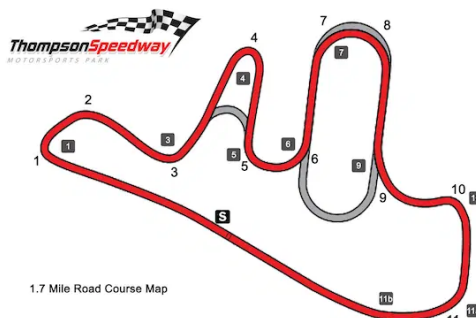

DIRECTOR OF OPERATIONS

Bill Strong

bill.strong@champcar.org

434.996.6721

1.7 Mile Road Course Map

TRACK INFO

Pitlane Electric: None

Paddock Electric: Limited